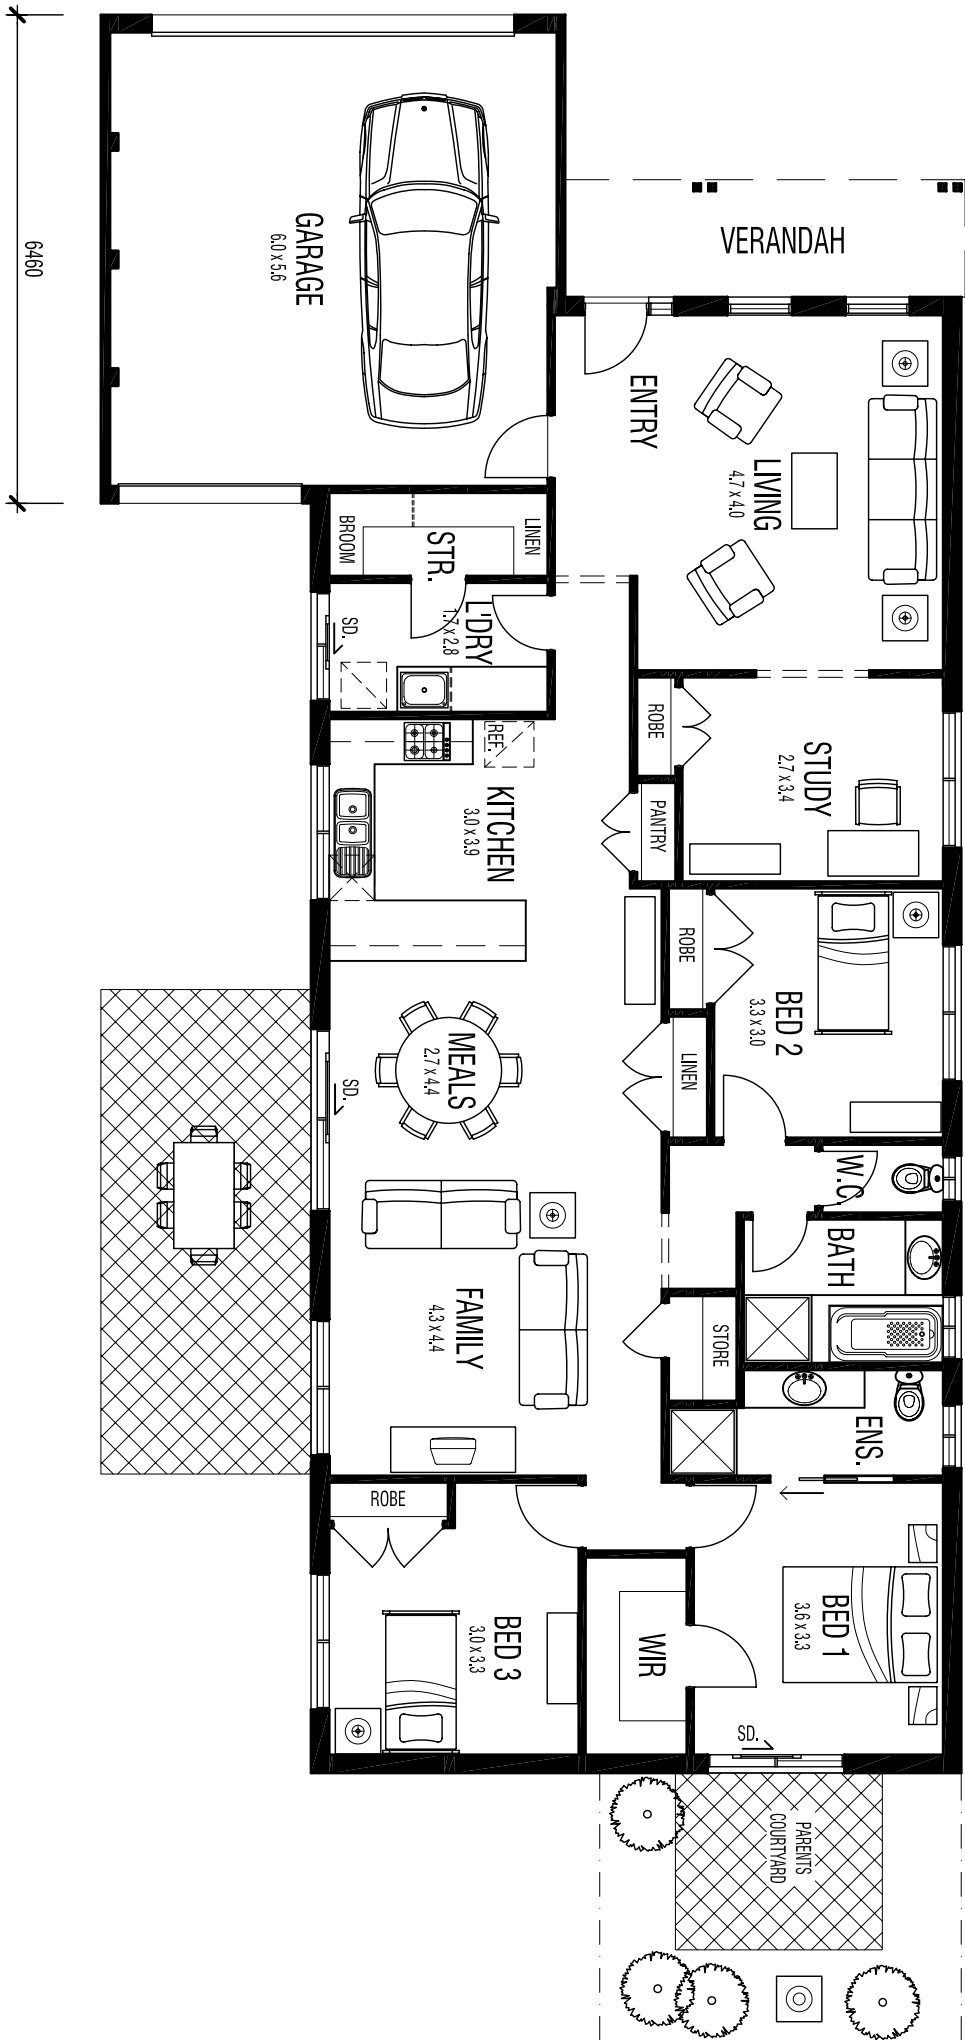

# STANFORD 198

3 BEDROOMS + STUDY + LDRY W/STORE

**AREAS:**

HOUSE	160.04 m <sup>2</sup>	1723 SRS
GARAGE	38.31 m <sup>2</sup>	412 SRS
TOTAL	198.35 m <sup>2</sup>	2135 SRS
VERANDAH	7.86 m <sup>2</sup>	084 SRS

© Copyright 2006.  
NOT TO SCALE  
BK 16/05/06