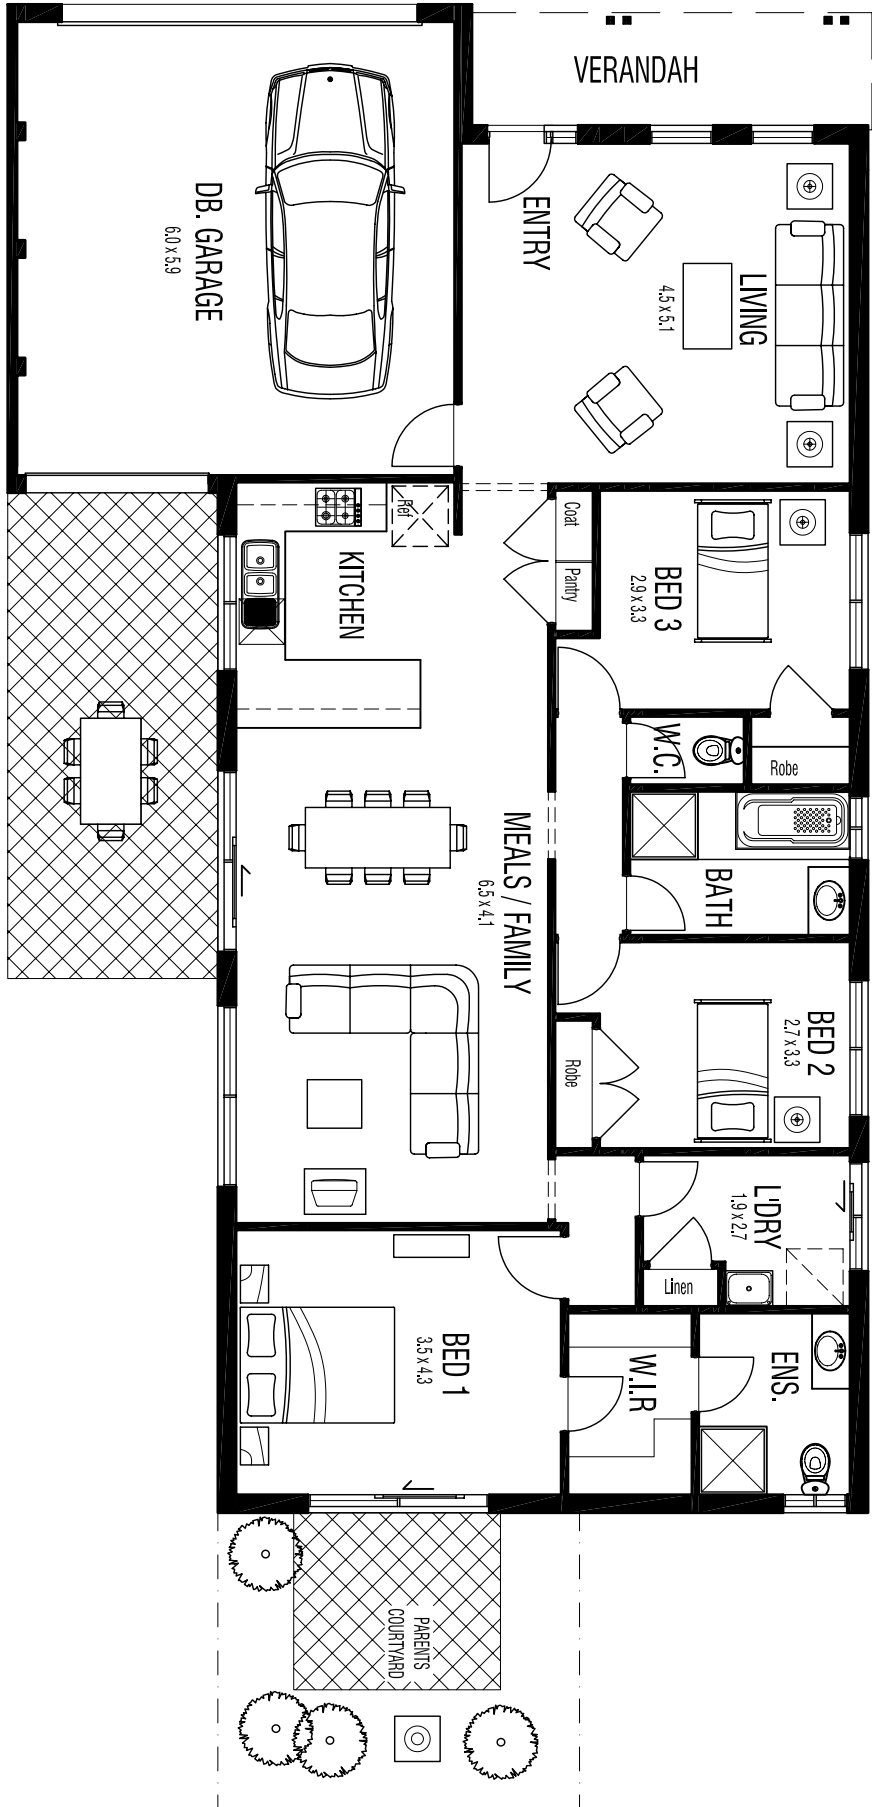

PRENTICE HOMES

STANFORD 181

3 BEDROOMS

AREAS:	
HOUSE	143.30 m ² 15.42 sqs
GARAGE	37.86 m ² 4.08 sqs
TOTAL	181.16 m ² 19.50 sqs
VERANDAH	7.17 m ² 0.77 sqs

© Copyright 2006.
NOT TO SCALE
BK 16/05/06