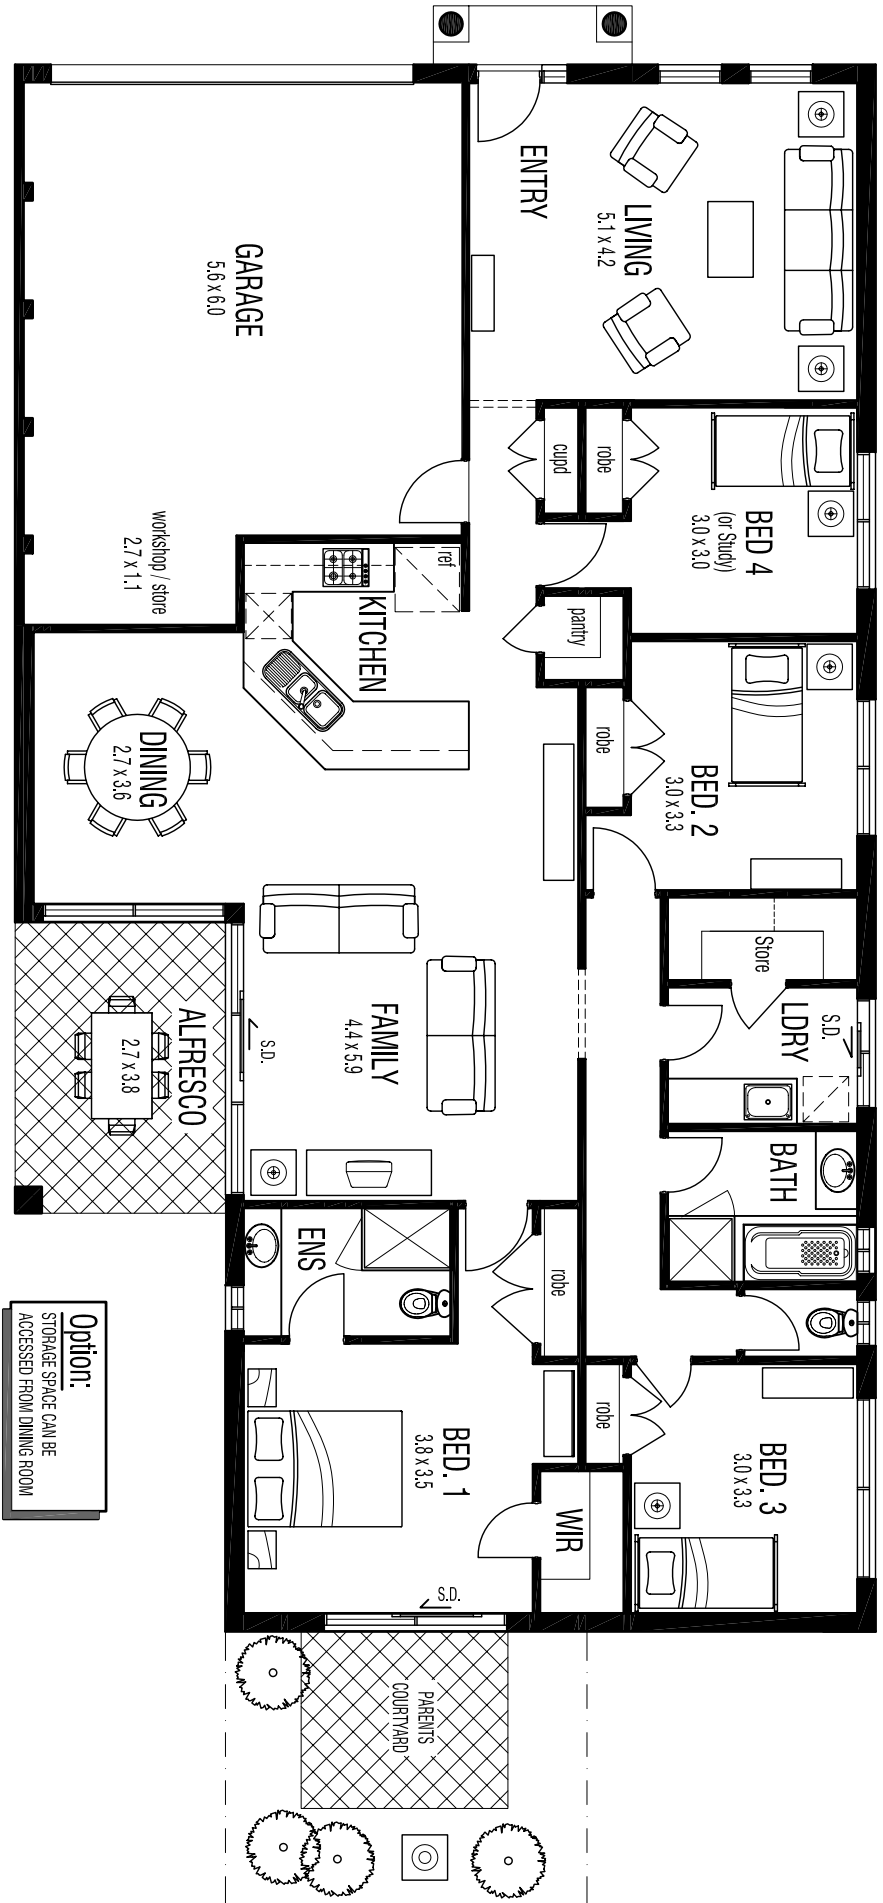

PRENTICE HOMES

STANFORD 212 AL

3 BEDROOMS + STUDY + ALFRESCO

Option:
STORAGE SPACE CAN BE
ACCESSED FROM DINING ROOM

AREAS:	
HOUSE	169.44 m ² 1824 sqs
GARAGE	40.27 m ² 433 sqs
PORCHICO	2.05 m ² 0.22 sqs
TOTAL	211.76m ² 2279 sqs
ALFRESCO	10.70 m ² 115 sqs